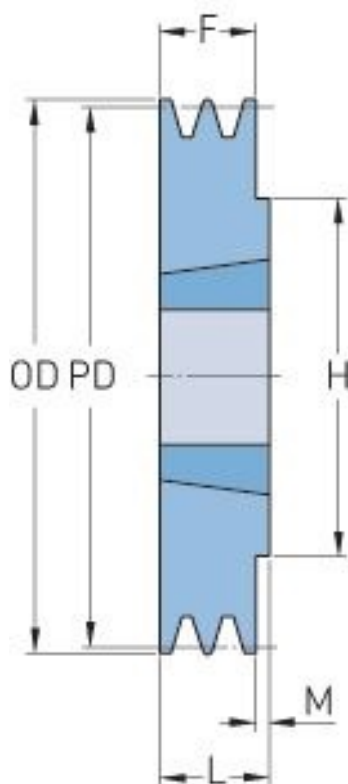

PHP 1SPZ71TB

Pitch diameter (mm)	71
Outside diameter (mm)	75
Pulley type	1
Bushing no.	1108
Min. bore (mm)	9
Max. bore (mm)	28
F (mm)	16
G (mm)	-
K (mm)	-
L (mm)	22
M (mm)	6
H (mm)	62
Weight (kg)	0.4

© SKF is a registered trademark of the SKF Group