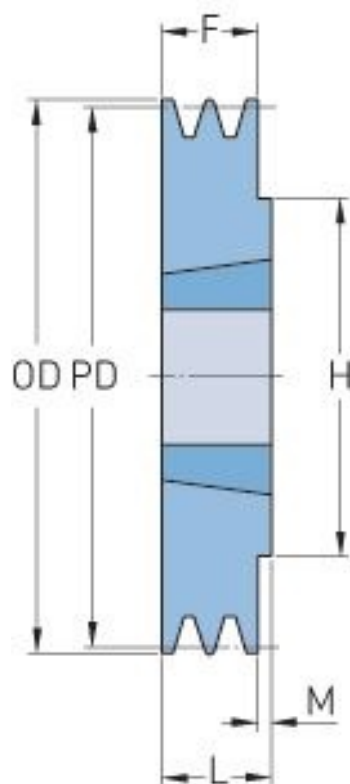

PHP 1SPZ67TB

Pitch diameter (mm)	67
Outside diameter (mm)	71
Pulley type	1
Bushing no.	1108
Min. bore (mm)	9
Max. bore (mm)	28
F (mm)	16
G (mm)	-
K (mm)	-
L (mm)	22
M (mm)	6
H (mm)	62
Weight (kg)	0.3

© SKF is a registered trademark of the SKF Group