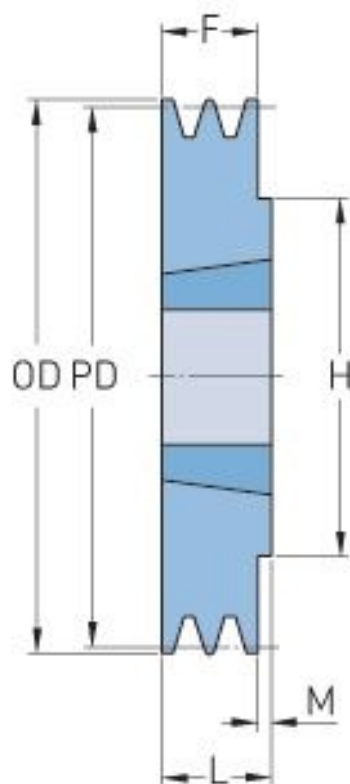

PHP 1SPZ63TB

Pitch diameter (mm)	63
Outside diameter (mm)	67
Pulley type	1
Bushing no.	1108
Min. bore (mm)	9
Max. bore (mm)	28
F (mm)	16
G (mm)	-
K (mm)	-
L (mm)	22
M (mm)	6
H (mm)	62
Weight (kg)	0.3

© SKF is a registered trademark of the SKF Group