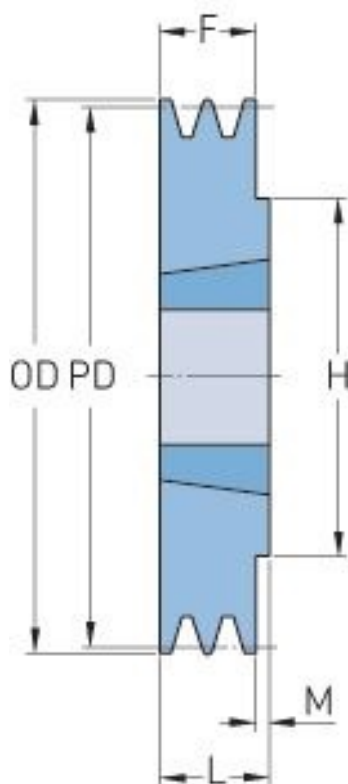

PHP 1SPZ60TB

Pitch diameter (mm)	60
Outside diameter (mm)	64
Pulley type	1
Bushing no.	1008
Min. bore (mm)	9
Max. bore (mm)	25
F (mm)	22
G (mm)	-
K (mm)	-
L (mm)	22
M (mm)	-
H (mm)	-
Weight (kg)	0.3

© SKF is a registered trademark of the SKF Group