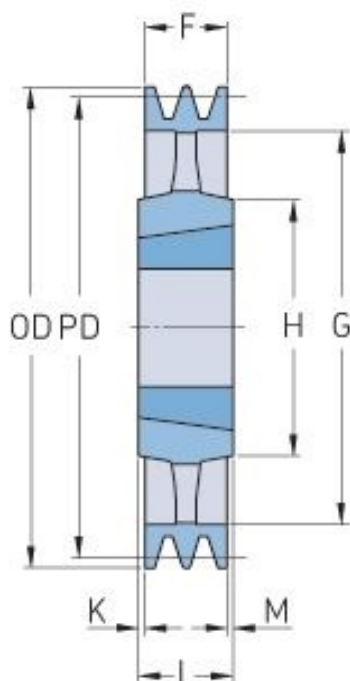

PHP 1SPZ400TB

Pitch diameter (mm)	400
Outside diameter (mm)	404
Pulley type	4
Bushing no.	2012
Min. bore (mm)	14
Max. bore (mm)	50
F (mm)	16
G (mm)	371
K (mm)	8
L (mm)	32
M (mm)	8
H (mm)	112
Weight (kg)	6.9