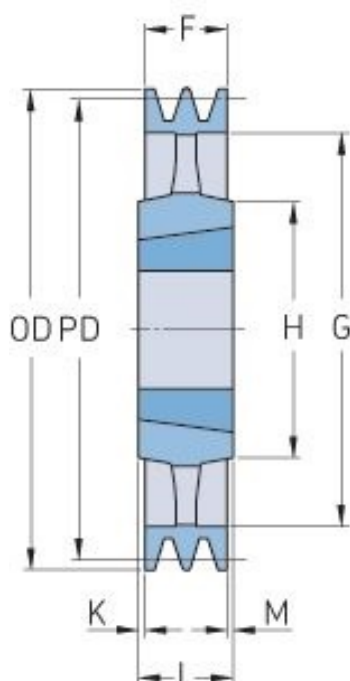

PHP 1SPZ280TB

Pitch diameter (mm)	280
Outside diameter (mm)	284
Pulley type	4
Bushing no.	2012
Min. bore (mm)	14
Max. bore (mm)	50
F (mm)	16
G (mm)	252
K (mm)	8
L (mm)	32
M (mm)	8
H (mm)	100
Weight (kg)	5.5