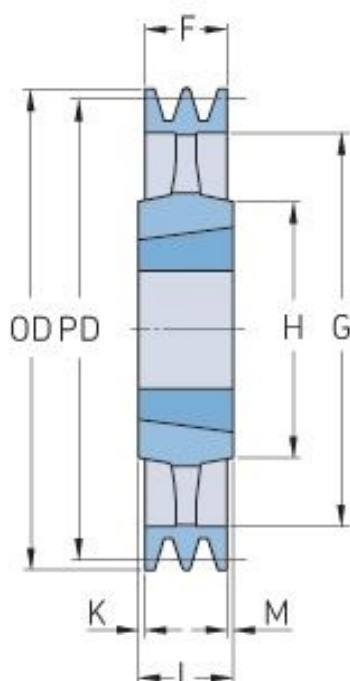

PHP 1SPZ224TB

Pitch diameter (mm)	224
Outside diameter (mm)	228
Pulley type	4
Bushing no.	2012
Min. bore (mm)	14
Max. bore (mm)	50
F (mm)	16
G (mm)	196
K (mm)	-
L (mm)	32
M (mm)	16
H (mm)	100
Weight (kg)	3.6