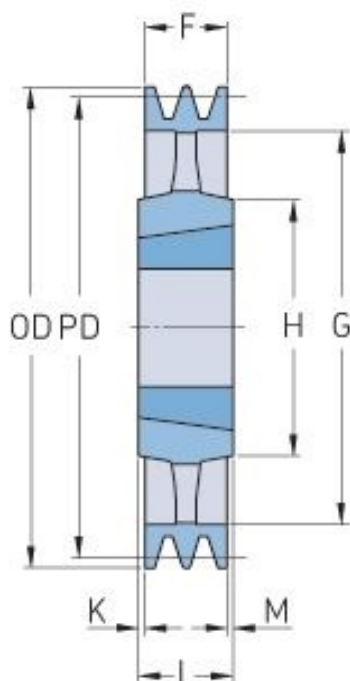

PHP 1SPZ190TB

Pitch diameter (mm)	190
Outside diameter (mm)	194
Pulley type	4
Bushing no.	1610
Min. bore (mm)	14
Max. bore (mm)	42
F (mm)	16
G (mm)	161
K (mm)	-
L (mm)	25
M (mm)	9
H (mm)	92
Weight (kg)	2.7