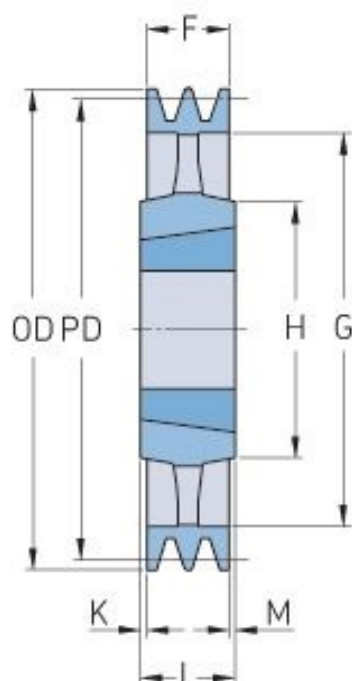

PHP 1SPZ180TB

Pitch diameter (mm)	180
Outside diameter (mm)	184
Pulley type	4
Bushing no.	1610
Min. bore (mm)	14
Max. bore (mm)	42
F (mm)	16
G (mm)	152
K (mm)	-
L (mm)	25
M (mm)	9
H (mm)	92
Weight (kg)	2.1