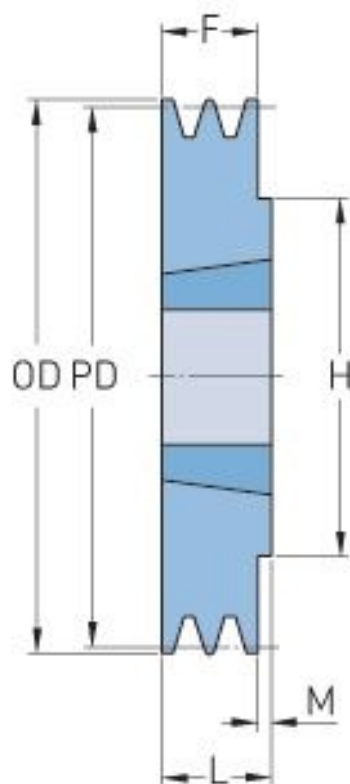

# PHP 1SPZ170TB

Pitch diameter (mm)	170
Outside diameter (mm)	174
Pulley type	1
Bushing no.	1610
Min. bore (mm)	14
Max. bore (mm)	42
F (mm)	16
G (mm)	-
K (mm)	-
L (mm)	25
M (mm)	9
H (mm)	80
Weight (kg)	2.2