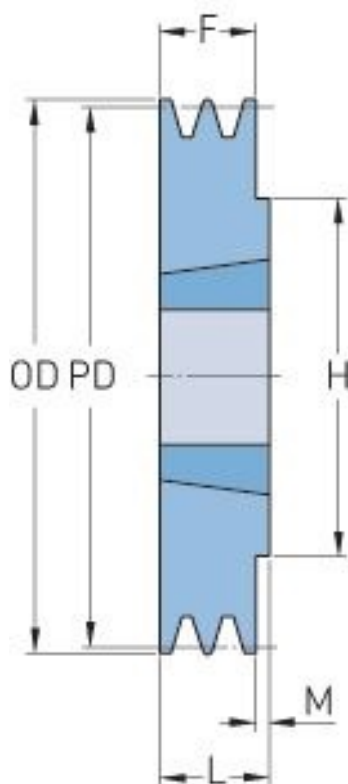

PHP 1SPZ160TB

Pitch diameter (mm)	160
Outside diameter (mm)	164
Pulley type	1
Bushing no.	1610
Min. bore (mm)	14
Max. bore (mm)	42
F (mm)	16
G (mm)	-
K (mm)	-
L (mm)	25
M (mm)	9
H (mm)	80
Weight (kg)	2.2