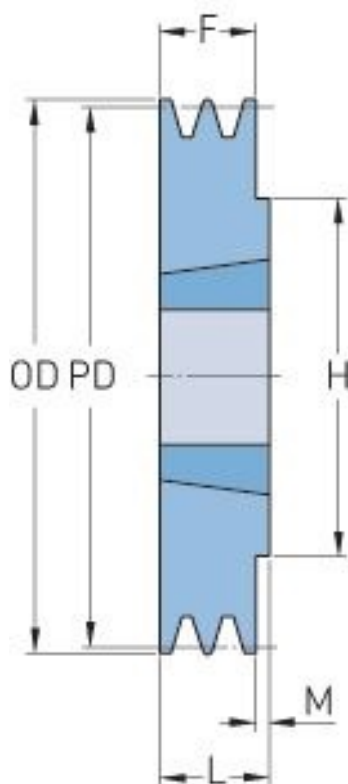

PHP 1SPZ150TB

Pitch diameter (mm)	150
Outside diameter (mm)	154
Pulley type	1
Bushing no.	1610
Min. bore (mm)	14
Max. bore (mm)	42
F (mm)	16
G (mm)	-
K (mm)	-
L (mm)	25
M (mm)	9
H (mm)	80
Weight (kg)	2