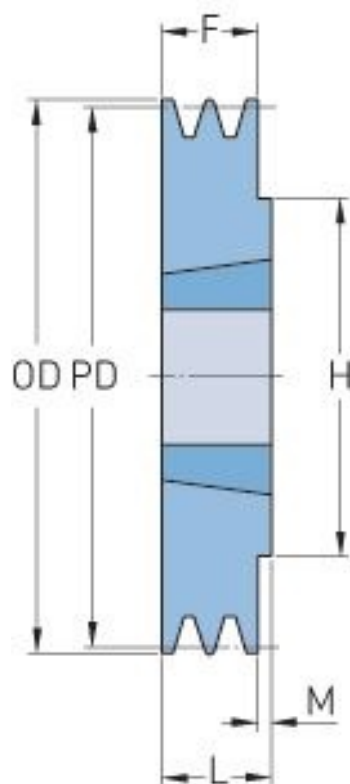

PHP 1SPZ140TB

Pitch diameter (mm)	140
Outside diameter (mm)	144
Pulley type	1
Bushing no.	1610
Min. bore (mm)	14
Max. bore (mm)	42
F (mm)	16
G (mm)	-
K (mm)	-
L (mm)	25
M (mm)	9
H (mm)	80
Weight (kg)	1.7