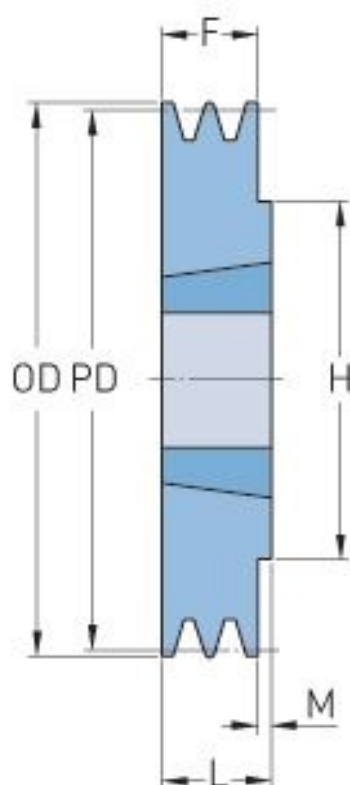

PHP 1SPZ132TB

Pitch diameter (mm)	132
Outside diameter (mm)	136
Pulley type	1
Bushing no.	1610
Min. bore (mm)	14
Max. bore (mm)	42
F (mm)	16
G (mm)	-
K (mm)	-
L (mm)	25
M (mm)	9
H (mm)	80
Weight (kg)	1.5