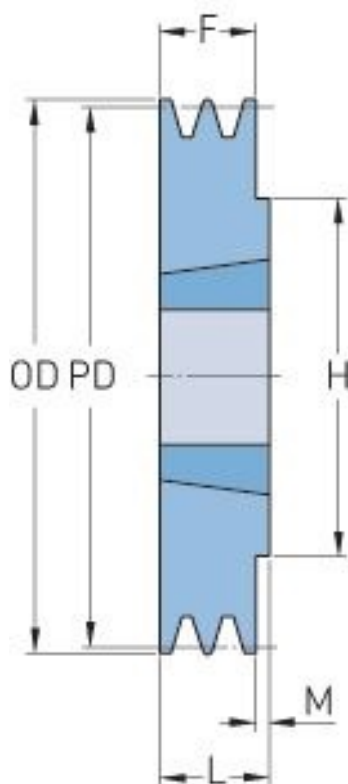

PHP 1SPZ125TB

Pitch diameter (mm)	125
Outside diameter (mm)	129
Pulley type	1
Bushing no.	1610
Min. bore (mm)	14
Max. bore (mm)	42
F (mm)	16
G (mm)	-
K (mm)	-
L (mm)	25
M (mm)	9
H (mm)	80
Weight (kg)	1.3