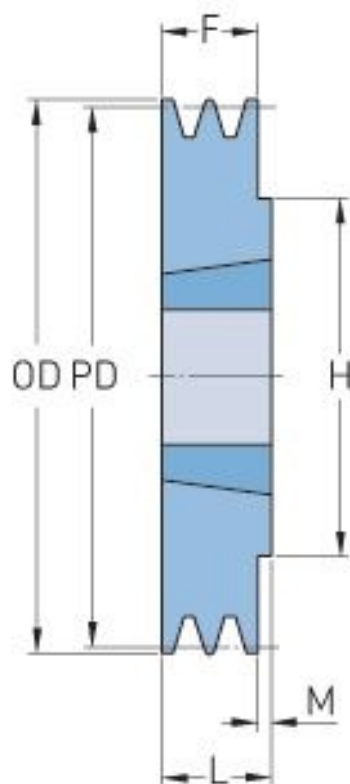

# PHP 1SPZ118TB

Pitch diameter (mm)	118
Outside diameter (mm)	122
Pulley type	1
Bushing no.	1610
Min. bore (mm)	14
Max. bore (mm)	42
F (mm)	16
G (mm)	-
K (mm)	-
L (mm)	25
M (mm)	9
H (mm)	80
Weight (kg)	1.2