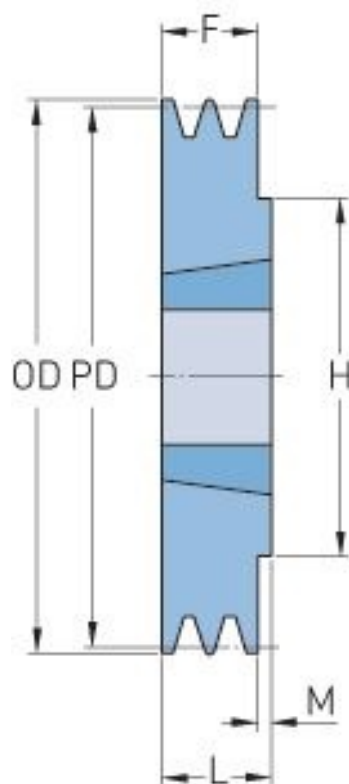

PHP 1SPZ112TB

Pitch diameter (mm)	112
Outside diameter (mm)	116
Pulley type	1
Bushing no.	1610
Min. bore (mm)	14
Max. bore (mm)	42
F (mm)	16
G (mm)	-
K (mm)	-
L (mm)	25
M (mm)	9
H (mm)	80
Weight (kg)	1.1