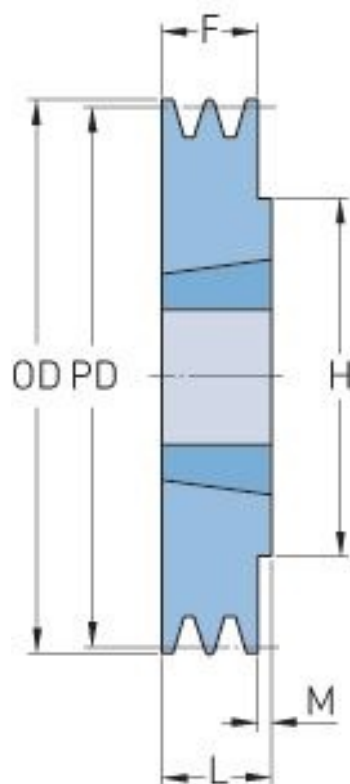

PHP 1SPZ100TB

Pitch diameter (mm)	100
Outside diameter (mm)	104
Pulley type	1
Bushing no.	1210
Min. bore (mm)	11
Max. bore (mm)	32
F (mm)	16
G (mm)	-
K (mm)	-
L (mm)	25
M (mm)	9
H (mm)	75
Weight (kg)	0.9