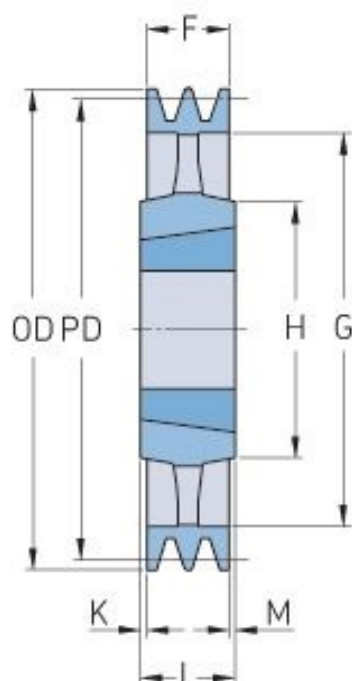

PHP 1SPB315TB

Pitch diameter (mm)	315
Outside diameter (mm)	322
Pulley type	4
Bushing no.	2012
Min. bore (mm)	14
Max. bore (mm)	50
F (mm)	25
G (mm)	272
K (mm)	3.5
L (mm)	32
M (mm)	3.5
H (mm)	100
Weight (kg)	7.5