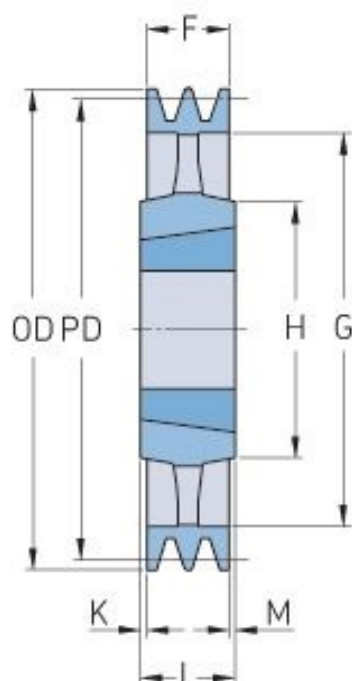

PHP 1SPB300TB

Pitch diameter (mm)	300
Outside diameter (mm)	307
Pulley type	4
Bushing no.	2012
Min. bore (mm)	14
Max. bore (mm)	50
F (mm)	25
G (mm)	258
K (mm)	3.5
L (mm)	32
M (mm)	3.5
H (mm)	104
Weight (kg)	7