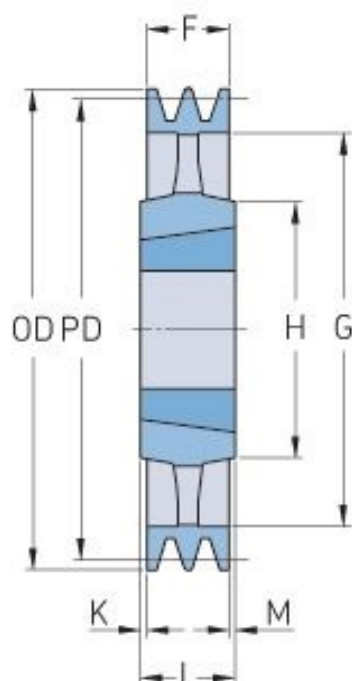

# PHP 1SPB280TB

Pitch diameter (mm)	280
Outside diameter (mm)	287
Pulley type	4
Bushing no.	2012
Min. bore (mm)	14
Max. bore (mm)	50
F (mm)	25
G (mm)	237
K (mm)	3.5
L (mm)	32
M (mm)	3.5
H (mm)	104
Weight (kg)	6.5