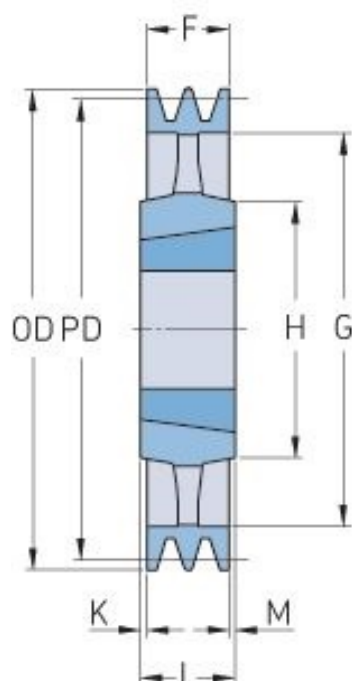

PHP 1SPB236TB

Pitch diameter (mm)	236
Outside diameter (mm)	243
Pulley type	4
Bushing no.	2012
Min. bore (mm)	14
Max. bore (mm)	50
F (mm)	25
G (mm)	193
K (mm)	3.5
L (mm)	32
M (mm)	3.5
H (mm)	104
Weight (kg)	5.4