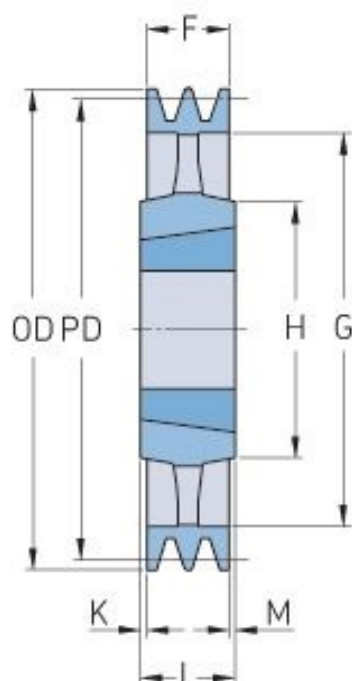

# PHP 1SPB224TB

Pitch diameter (mm)	224
Outside diameter (mm)	231
Pulley type	4
Bushing no.	2012
Min. bore (mm)	14
Max. bore (mm)	50
F (mm)	25
G (mm)	181
K (mm)	3.5
L (mm)	32
M (mm)	3.5
H (mm)	104
Weight (kg)	5.2