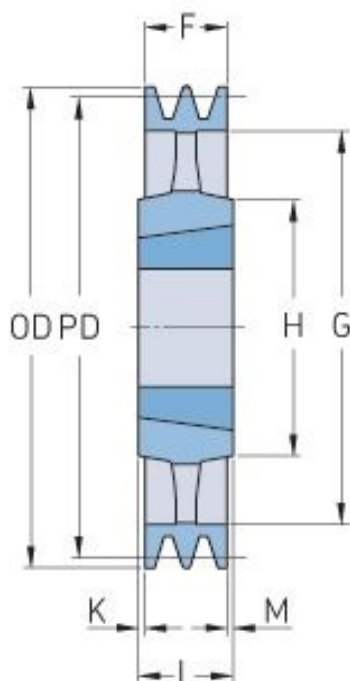

PHP 1SPB212TB

Pitch diameter (mm)	212
Outside diameter (mm)	219
Pulley type	4
Bushing no.	2012
Min. bore (mm)	14
Max. bore (mm)	50
F (mm)	25
G (mm)	169
K (mm)	3.5
L (mm)	32
M (mm)	3.5
H (mm)	104
Weight (kg)	5.2