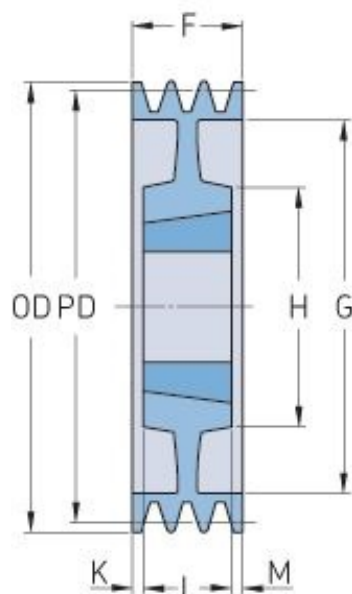

PHP 1SPB180TB

Pitch diameter (mm)	180
Outside diameter (mm)	187
Pulley type	7
Bushing no.	1610
Min. bore (mm)	14
Max. bore (mm)	42
F (mm)	25
G (mm)	137
K (mm)	-
L (mm)	25
M (mm)	-
H (mm)	80
Weight (kg)	3.8