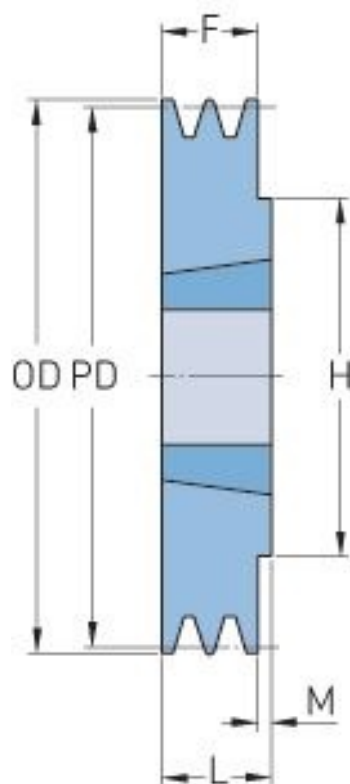

PHP 1SPB160TB

Pitch diameter (mm)	160
Outside diameter (mm)	167
Pulley type	1
Bushing no.	1610
Min. bore (mm)	14
Max. bore (mm)	42
F (mm)	25
G (mm)	-
K (mm)	-
L (mm)	25
M (mm)	-
H (mm)	-
Weight (kg)	2.9