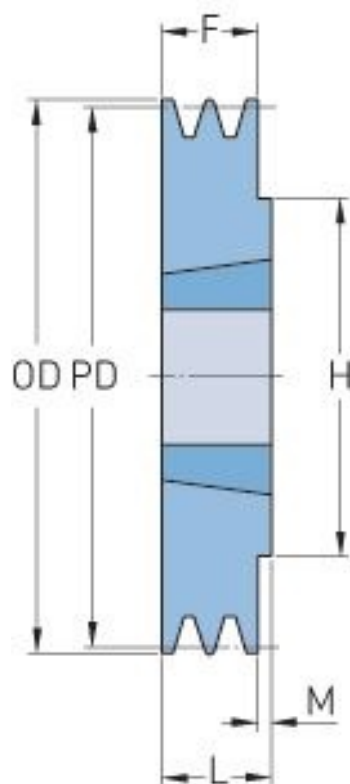

PHP 1SPB150TB

Pitch diameter (mm)	150
Outside diameter (mm)	157
Pulley type	1
Bushing no.	1610
Min. bore (mm)	14
Max. bore (mm)	42
F (mm)	25
G (mm)	-
K (mm)	-
L (mm)	25
M (mm)	-
H (mm)	-
Weight (kg)	2.5