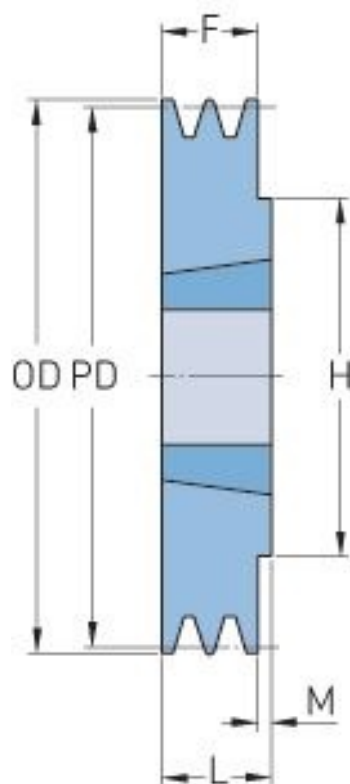

PHP 1SPB140TB

Pitch diameter (mm)	140
Outside diameter (mm)	147
Pulley type	1
Bushing no.	1610
Min. bore (mm)	14
Max. bore (mm)	42
F (mm)	25
G (mm)	-
K (mm)	-
L (mm)	25
M (mm)	-
H (mm)	-
Weight (kg)	2.1