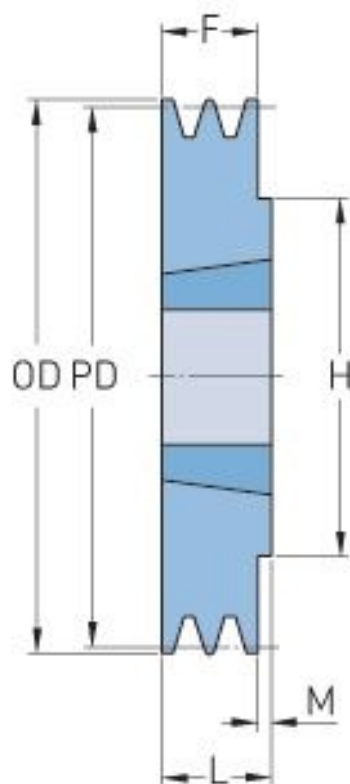

# PHP 1SPB132TB

Pitch diameter (mm)	132
Outside diameter (mm)	139
Pulley type	1
Bushing no.	1610
Min. bore (mm)	14
Max. bore (mm)	42
F (mm)	25
G (mm)	-
K (mm)	-
L (mm)	25
M (mm)	-
H (mm)	-
Weight (kg)	1.8