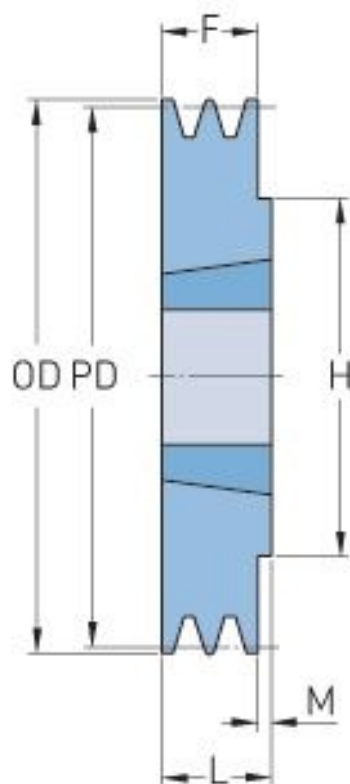

# PHP 1SPB125TB

Pitch diameter (mm)	125
Outside diameter (mm)	132
Pulley type	1
Bushing no.	1610
Min. bore (mm)	14
Max. bore (mm)	42
F (mm)	25
G (mm)	-
K (mm)	-
L (mm)	25
M (mm)	-
H (mm)	-
Weight (kg)	1.5