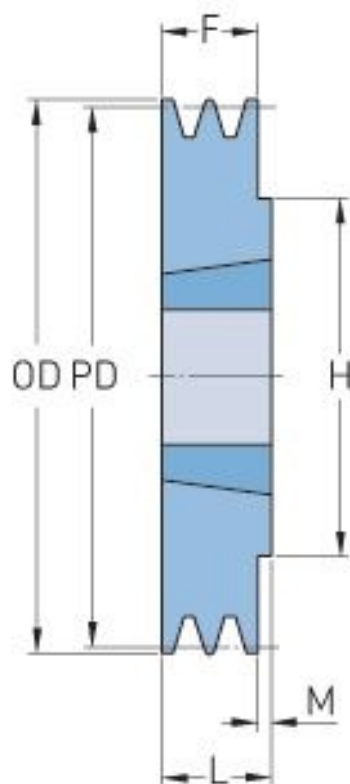

PHP 1SPB112TB

Pitch diameter (mm)	112
Outside diameter (mm)	119
Pulley type	1
Bushing no.	1610
Min. bore (mm)	14
Max. bore (mm)	42
F (mm)	25
G (mm)	-
K (mm)	-
L (mm)	25
M (mm)	-
H (mm)	-
Weight (kg)	1.2