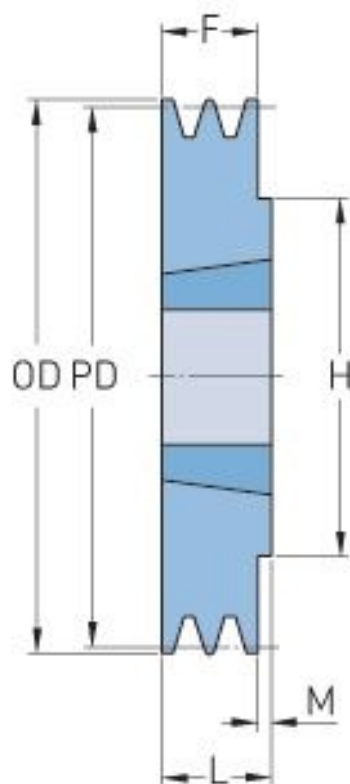

PHP 1SPB106TB

Pitch diameter (mm)	106
Outside diameter (mm)	113
Pulley type	1
Bushing no.	1610
Min. bore (mm)	14
Max. bore (mm)	42
F (mm)	25
G (mm)	-
K (mm)	-
L (mm)	25
M (mm)	-
H (mm)	-
Weight (kg)	1

© SKF is a registered trademark of the SKF Group