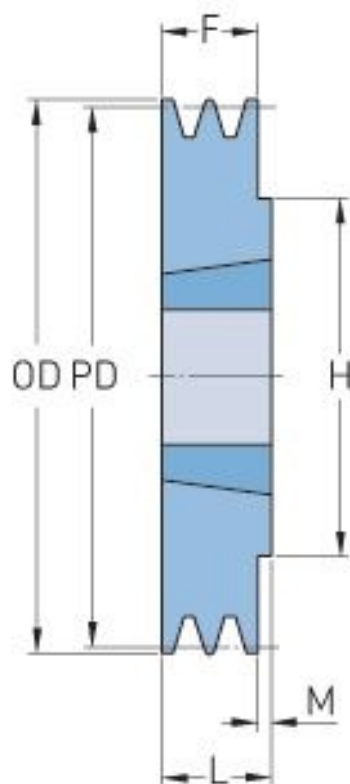

PHP 1SPB100TB

Pitch diameter (mm)	100
Outside diameter (mm)	107
Pulley type	1
Bushing no.	1610
Min. bore (mm)	14
Max. bore (mm)	42
F (mm)	25
G (mm)	-
K (mm)	-
L (mm)	25
M (mm)	-
H (mm)	-
Weight (kg)	0.8