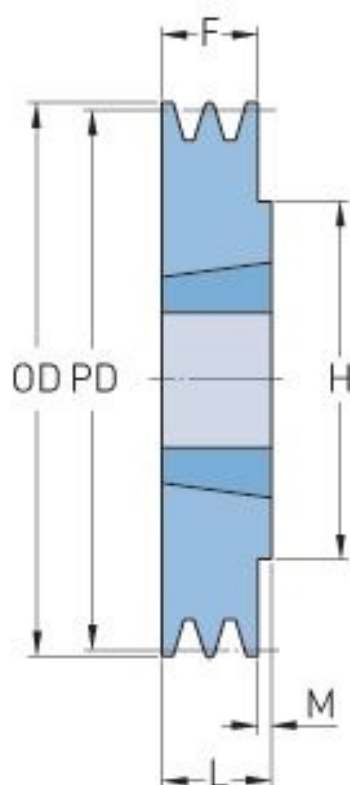

PHP 1SPA90TB

Pitch diameter (mm)	90
Outside diameter (mm)	95.5
Pulley type	1
Bushing no.	1210
Min. bore (mm)	11
Max. bore (mm)	32
F (mm)	20
G (mm)	-
K (mm)	-
L (mm)	25
M (mm)	5
H (mm)	75
Weight (kg)	0.7