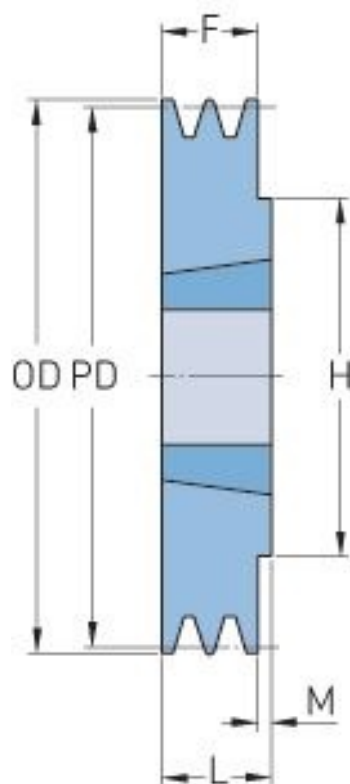

PHP 1SPA85TB

Pitch diameter (mm)	85
Outside diameter (mm)	90.5
Pulley type	1
Bushing no.	1210
Min. bore (mm)	11
Max. bore (mm)	32
F (mm)	20
G (mm)	-
K (mm)	-
L (mm)	25
M (mm)	5
H (mm)	75
Weight (kg)	0.6