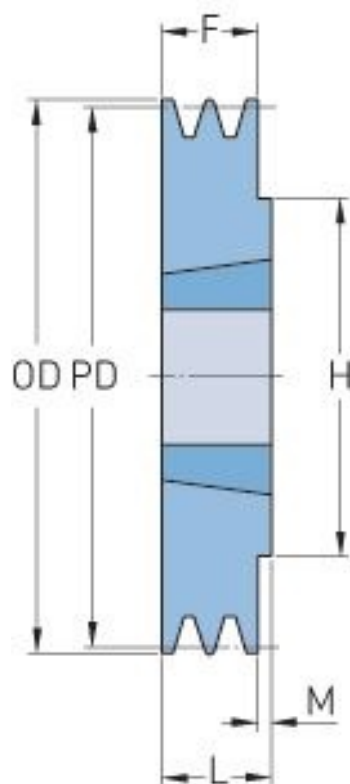

# PHP 1SPA80TB

Pitch diameter (mm)	80
Outside diameter (mm)	85.5
Pulley type	1
Bushing no.	1210
Min. bore (mm)	11
Max. bore (mm)	32
F (mm)	20
G (mm)	-
K (mm)	-
L (mm)	25
M (mm)	5
H (mm)	75
Weight (kg)	0.5