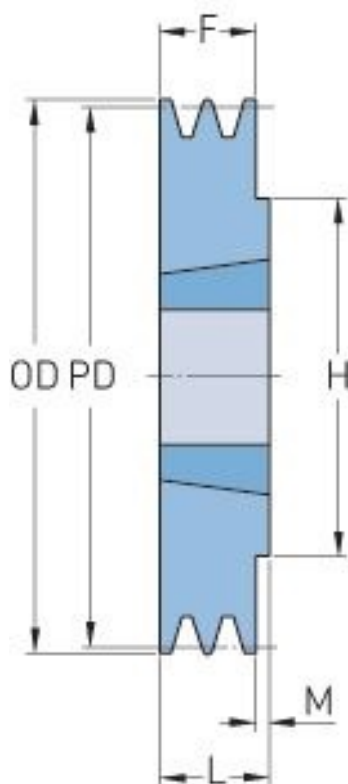

PHP 1SPA75TB

Pitch diameter (mm)	75
Outside diameter (mm)	80.5
Pulley type	1
Bushing no.	1108
Min. bore (mm)	9
Max. bore (mm)	28
F (mm)	22
G (mm)	-
K (mm)	-
L (mm)	22
M (mm)	2
H (mm)	62
Weight (kg)	0.4