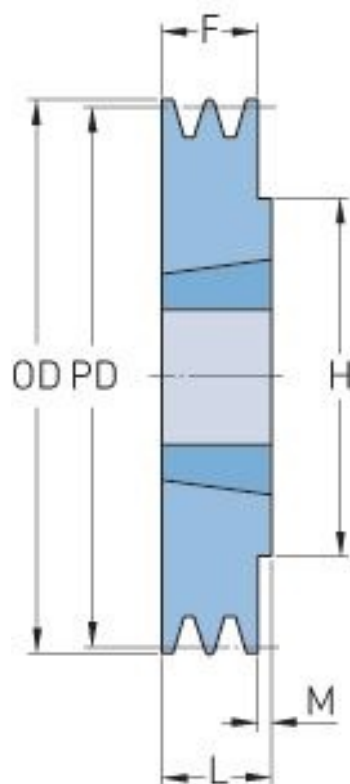

PHP 1SPA71TB

Pitch diameter (mm)	71
Outside diameter (mm)	76.5
Pulley type	1
Bushing no.	1108
Min. bore (mm)	9
Max. bore (mm)	28
F (mm)	20
G (mm)	-
K (mm)	-
L (mm)	22
M (mm)	2
H (mm)	62
Weight (kg)	0.5