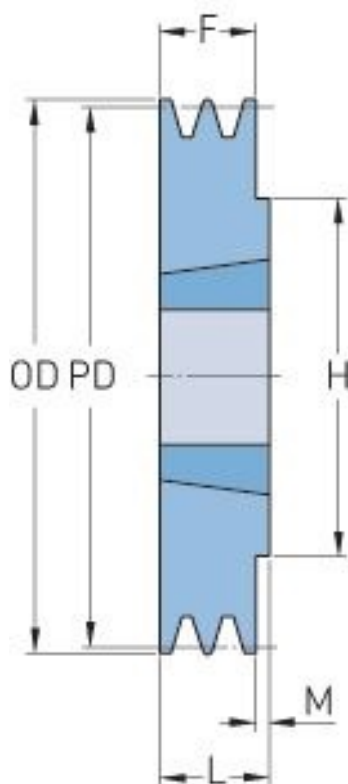

PHP 1SPA67TB

Pitch diameter (mm)	67
Outside diameter (mm)	72.5
Pulley type	1
Bushing no.	1108
Min. bore (mm)	9
Max. bore (mm)	28
F (mm)	20
G (mm)	-
K (mm)	-
L (mm)	22
M (mm)	2
H (mm)	62
Weight (kg)	0.5