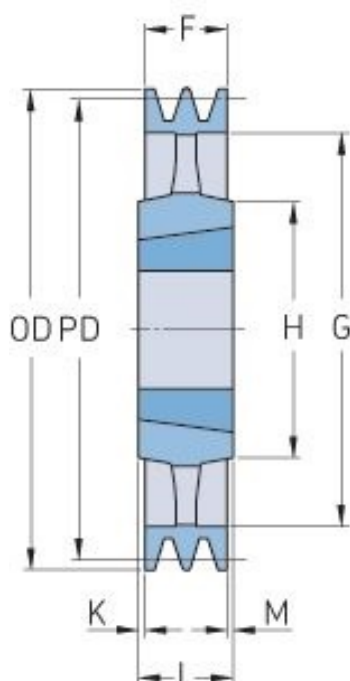

# PHP 1SPA450TB

Pitch diameter (mm)	450
Outside diameter (mm)	455.5
Pulley type	4
Bushing no.	2012
Min. bore (mm)	16
Max. bore (mm)	60
F (mm)	20
G (mm)	415
K (mm)	-
L (mm)	32
M (mm)	12
H (mm)	112
Weight (kg)	8.4