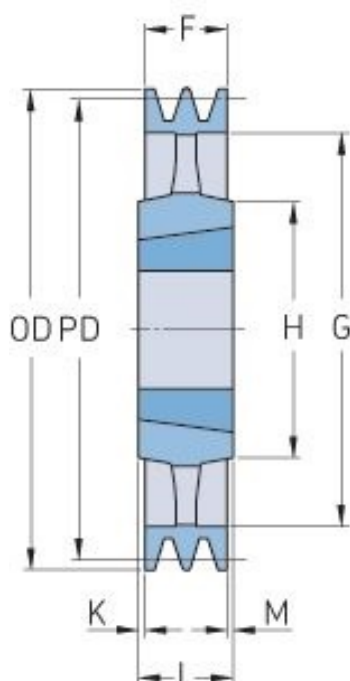

# PHP 1SPA224TB

Pitch diameter (mm)	224
Outside diameter (mm)	229.5
Pulley type	4
Bushing no.	2012
Min. bore (mm)	14
Max. bore (mm)	50
F (mm)	20
G (mm)	189
K (mm)	-
L (mm)	32
M (mm)	12
H (mm)	112
Weight (kg)	4