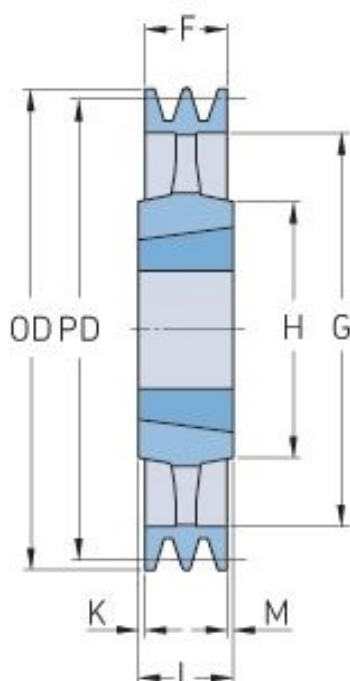

PHP 1SPA212TB

Pitch diameter (mm)	212
Outside diameter (mm)	217.5
Pulley type	4
Bushing no.	2012
Min. bore (mm)	14
Max. bore (mm)	50
F (mm)	20
G (mm)	177
K (mm)	-
L (mm)	32
M (mm)	12
H (mm)	110
Weight (kg)	3.5