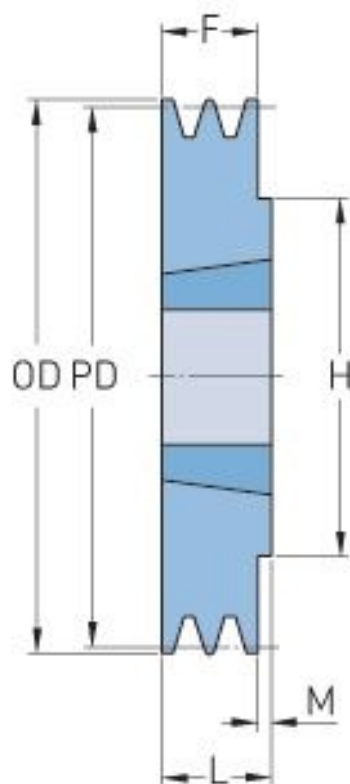

PHP 1SPA160TB

Pitch diameter (mm)	160
Outside diameter (mm)	165.5
Pulley type	1
Bushing no.	1610
Min. bore (mm)	14
Max. bore (mm)	42
F (mm)	20
G (mm)	-
K (mm)	-
L (mm)	25
M (mm)	5
H (mm)	80
Weight (kg)	2.4