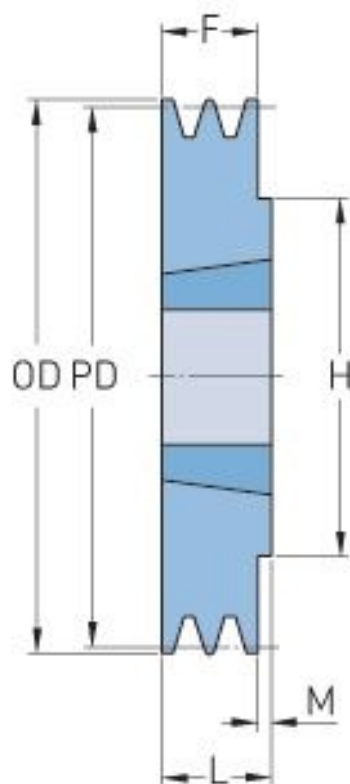

PHP 1SPA140TB

Pitch diameter (mm)	140
Outside diameter (mm)	145.5
Pulley type	1
Bushing no.	1610
Min. bore (mm)	14
Max. bore (mm)	42
F (mm)	20
G (mm)	-
K (mm)	-
L (mm)	25
M (mm)	5
H (mm)	80
Weight (kg)	1.8