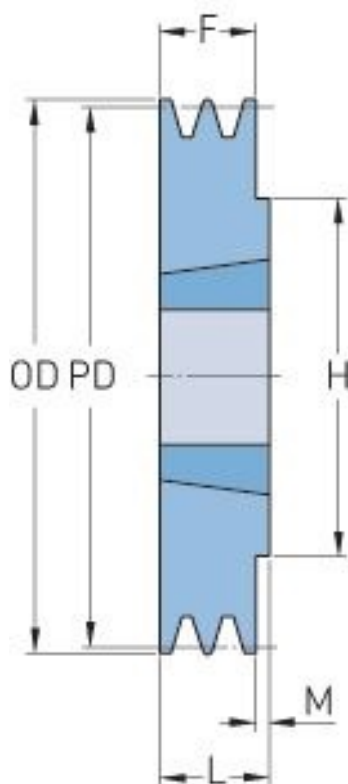

# PHP 1SPA118TB

Pitch diameter (mm)	118
Outside diameter (mm)	123.5
Pulley type	1
Bushing no.	1610
Min. bore (mm)	14
Max. bore (mm)	42
F (mm)	20
G (mm)	-
K (mm)	-
L (mm)	25
M (mm)	5
H (mm)	80
Weight (kg)	1.2