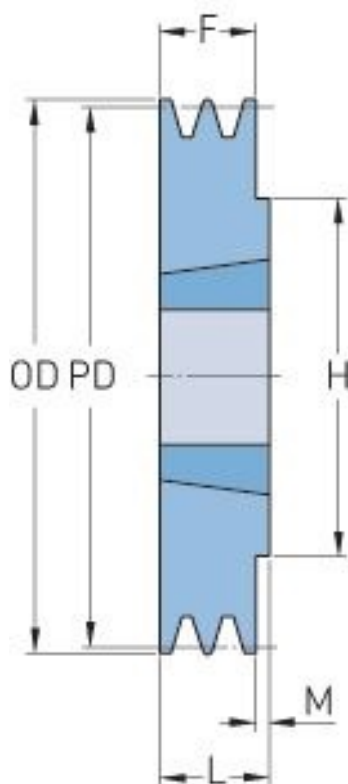

PHP 1SPA112TB

Pitch diameter (mm)	112
Outside diameter (mm)	117.5
Pulley type	1
Bushing no.	1610
Min. bore (mm)	14
Max. bore (mm)	42
F (mm)	20
G (mm)	-
K (mm)	-
L (mm)	25
M (mm)	5
H (mm)	80
Weight (kg)	1.1