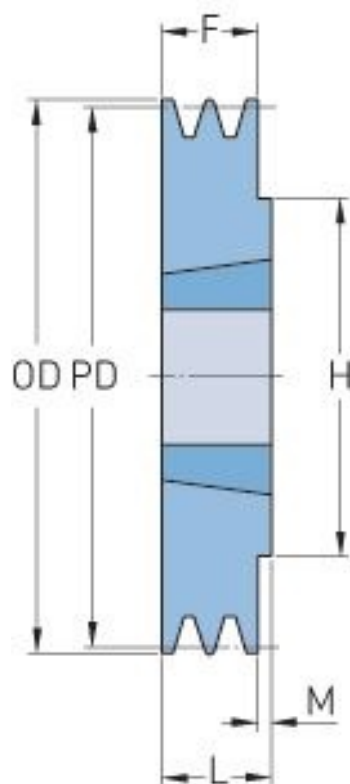

PHP 1SPA100TB

Pitch diameter (mm)	100
Outside diameter (mm)	105.5
Pulley type	1
Bushing no.	1610
Min. bore (mm)	14
Max. bore (mm)	42
F (mm)	20
G (mm)	-
K (mm)	-
L (mm)	25
M (mm)	5
H (mm)	80
Weight (kg)	0.8