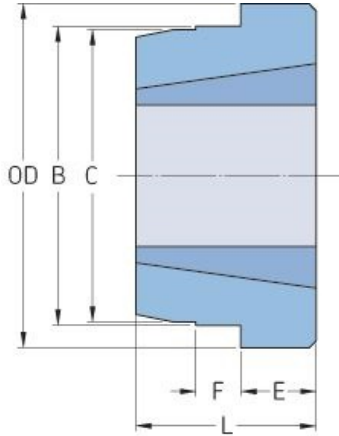

PHH W35

Type	W35
Bushing no.	3535
Outside diameter (mm)	184.15
Outside diameter (in)	7.25
B (mm)	158.75
B (in)	6.25
L (mm)	88.9
L (in)	3.5
E (mm)	31.75
E (in)	1.25
F (mm)	25.4
F (in)	1