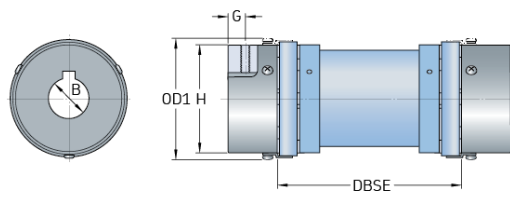

PHE L110X100SPACER

Size	110
Distance between shaft ends	100
Distance between shaft ends (in)	3.94