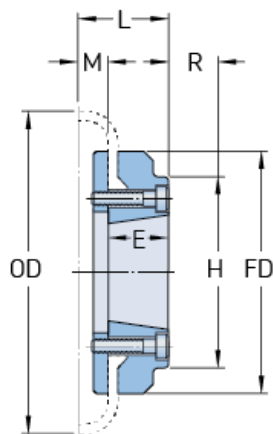

PHE F60HTBFLG

Size	60
Bushing no.	1610
Min. bore (mm)	14
Min. bore (in)	0.55
Max. bore (mm)	42
Max. bore (in)	1.65
Weight (kg)	2
Weight (lbs)	4.41
E (mm)	25
E (in)	0.98